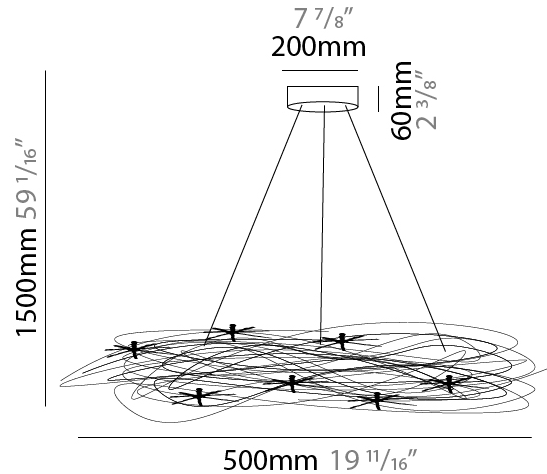

PROJECT	
TYPE	
SPECIFIER	
QUANTITY	
DATE	

CONFUSIONE SUSPENSION

D131145

base number

1. To build a product code in our configurator select the specify button on the base model # product page
2. To build a manual product code on this datasheet choose from the options listed below in blue font and add the suffix to the base model #

GENERAL

Series: Confusione
Brand: Knikerboker
Division: Design
Mounting Type: Suspension
Mounting Location: Ceiling
Subcategory: Pendant

PHYSICAL

Shape: Round
Diameter (mm): 500
Diameter (in): 19 11/16
Light Distribution: Direct / Indirect
Fixture Material: Anodized Aluminum
Cable Details: 3 Steel Cable 1500m / 59 1/16"

ELECTRICAL

Number of Lamps: 10
Lamp Type: LED
Bulb Included: Bulb Included
Total Output Wattage (W): 10
Max. Wattage Per Lamp (W): 1
Lamp Base: G4
Dimming: 0-10V Dimming / Phase Dimming (120Vac Only)
Driver Included: Yes
Driver Location: Remote
Driver Type: Constant Voltage - 120Vac
Driver Class: Class 2
Input Voltage (V): 120 - 277
Output Voltage (V): 12
Upon Request: (Not included - see components) Remote: 0-10Vdc dimming / Phase dimming @120Vac only / 277Vac

LED

OPTICAL

RATINGS AND CERTIFICATIONS

Certified By: Certified for North American Standards
IP rating: IP20